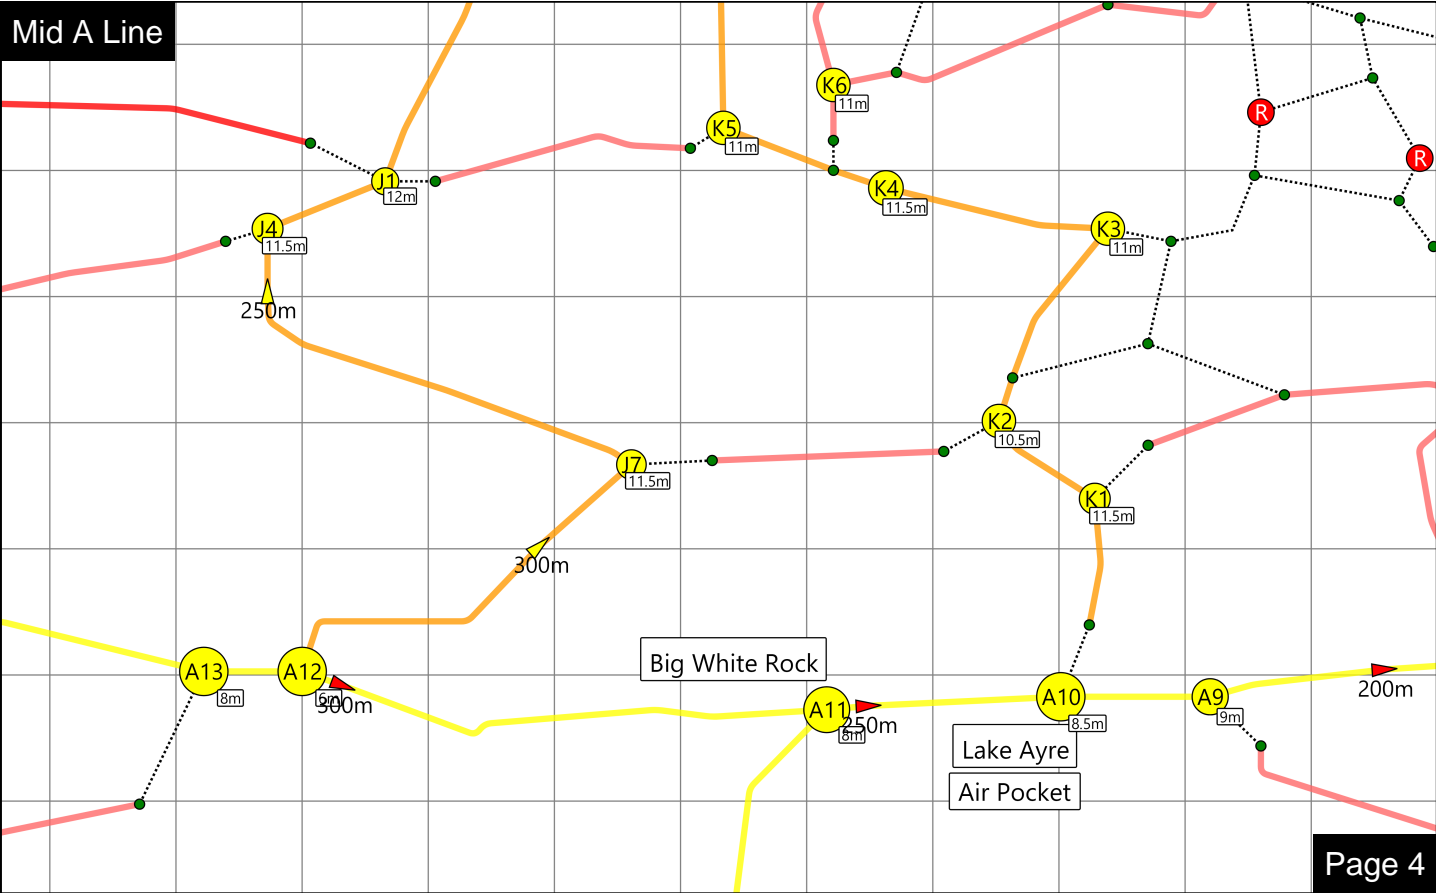

# Tank Cave

1. Entrance
2. A Top Line
3. Lower A Line
4. Mid A Line
5. Upper A Line
6. B Line
7. K Line
8. R Line
9. J Line
10. D Line
11. Lower C Line
12. Upper C Line
13. C Extension
14. Lower S / N Line
15. Upper N Line
16. Upper S / P Line
17. Lower P / Upper F
18. L Line
19. Lower H Line
20. Mid H Line
21. Upper H Line
22. Start GS / Easter
23. End GS / Easter
24. Control Zone
25. Fossils End

# A Top Line

Lower A Line

Mid A Line

# R Line

# Lower S / N Line

Small Lake