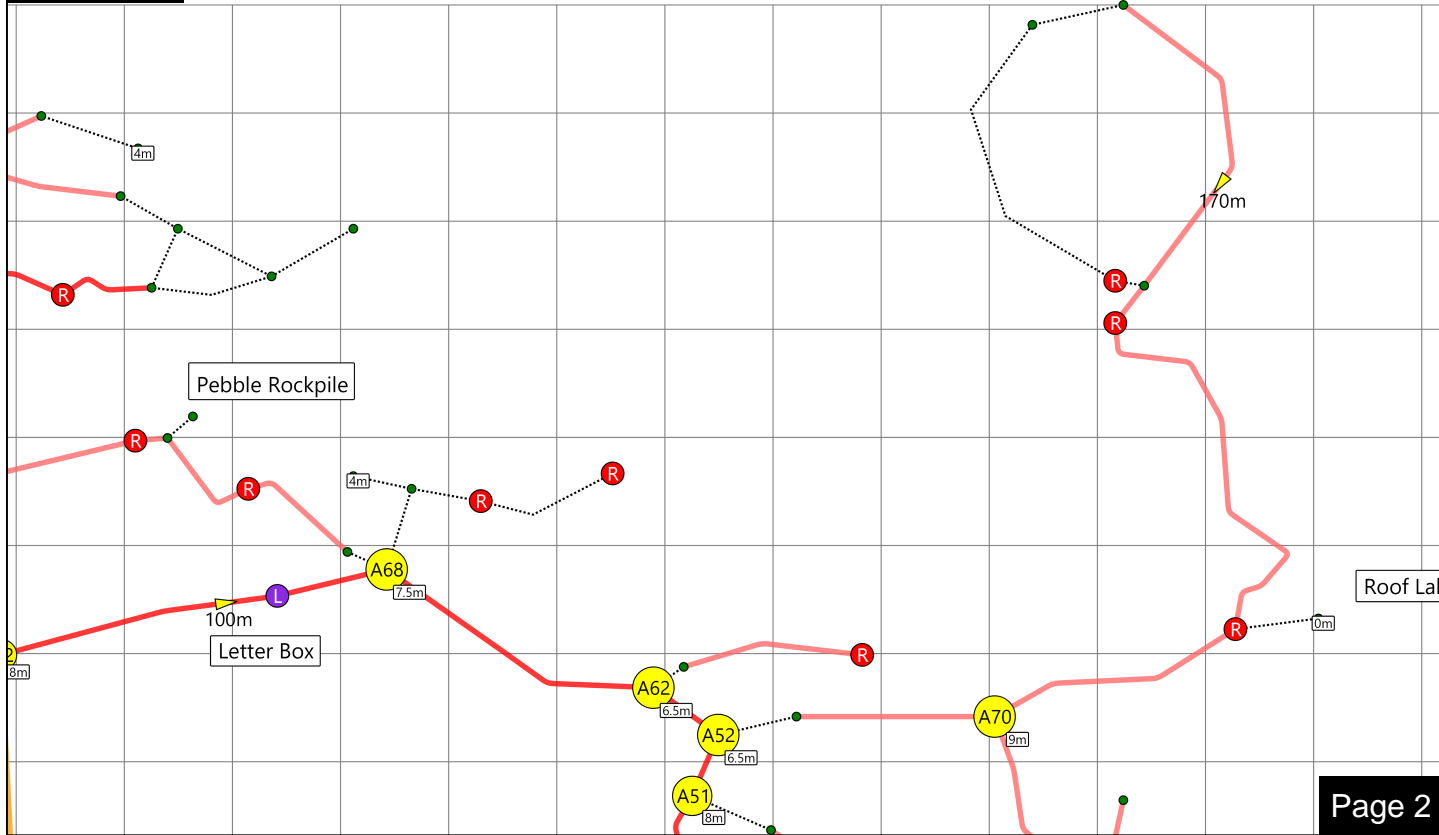

# Tank Cave

1. Entrance
2. A Top Line
3. Lower A Line
4. Mid A Line
5. Upper A Line
6. B Line
7. K Line
8. R Line
9. J Line
10. D Line
11. Lower C Line
12. Upper C Line
13. C Extension
14. Lower S / N Line
15. Upper N Line
16. Upper S / P Line
17. Lower P / Upper F
18. L Line
19. Lower H Line
20. Mid H Line
21. Upper H Line
22. Start GS / Easter
23. End GS / Easter
24. Control Zone
25. Fossils End

# A Top Line

Lower A Line

Mid A Line

# R Line