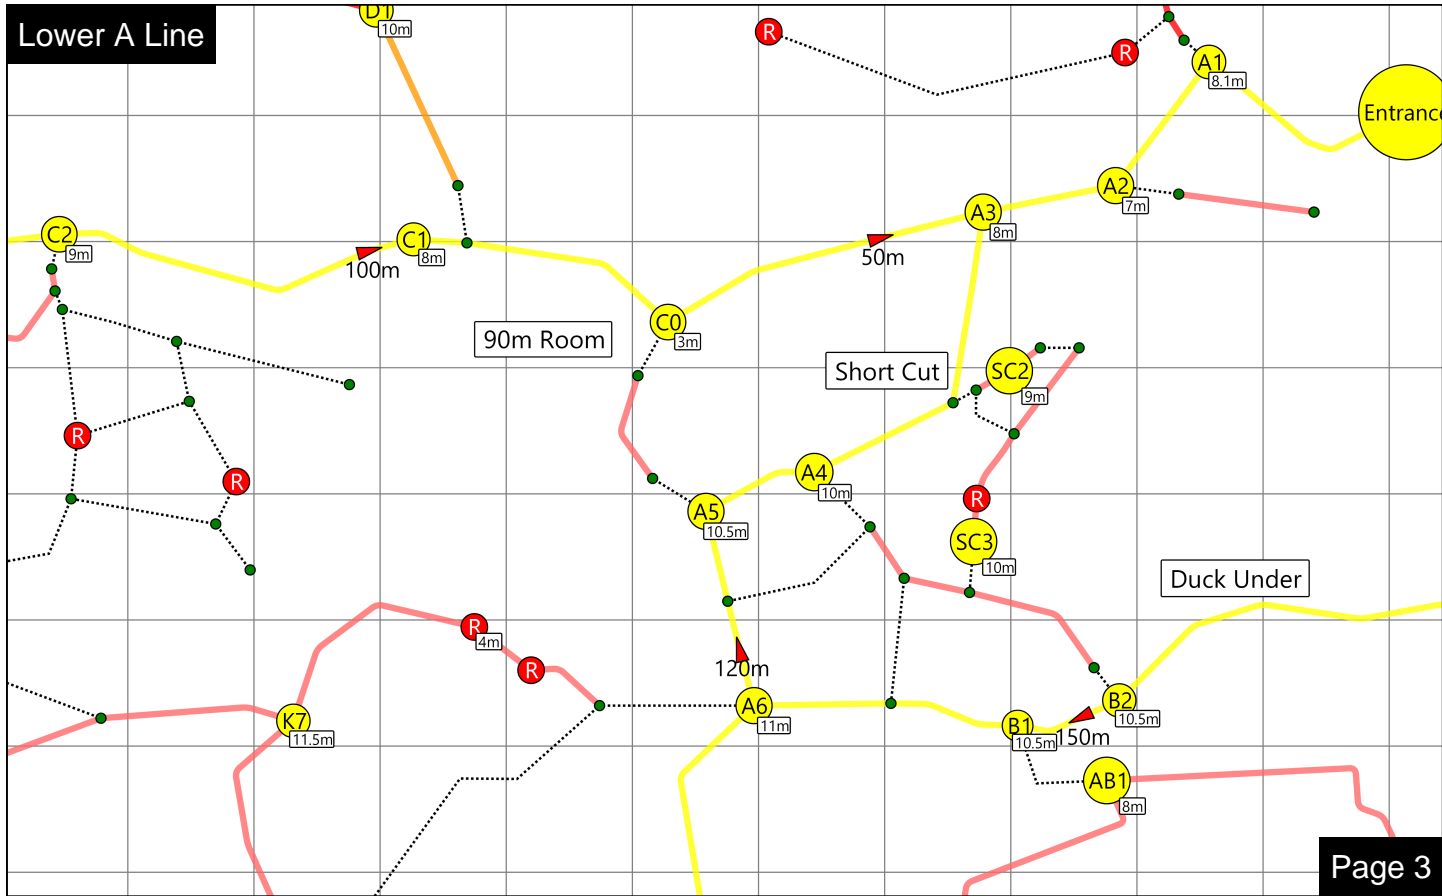

# Tank Cave

1. Entrance
2. A Top Line
3. Lower A Line
4. Mid A Line
5. Upper A Line
6. B Line
7. K Line
8. R Line
9. J Line
10. D Line
11. Lower C Line
12. Upper C Line
13. C Extension
14. Lower S / N Line
15. Upper N Line
16. Upper S / P Line
17. Lower P / Upper F
18. L Line
19. Lower H Line
20. Mid H Line
21. Upper H Line
22. Start GS / Easter
23. End GS / Easter
24. Control Zone
25. Fossils End

# A Top Line

Lower A Line

Mid A Line

# R Line

# Lower S / N Line

Small Lake