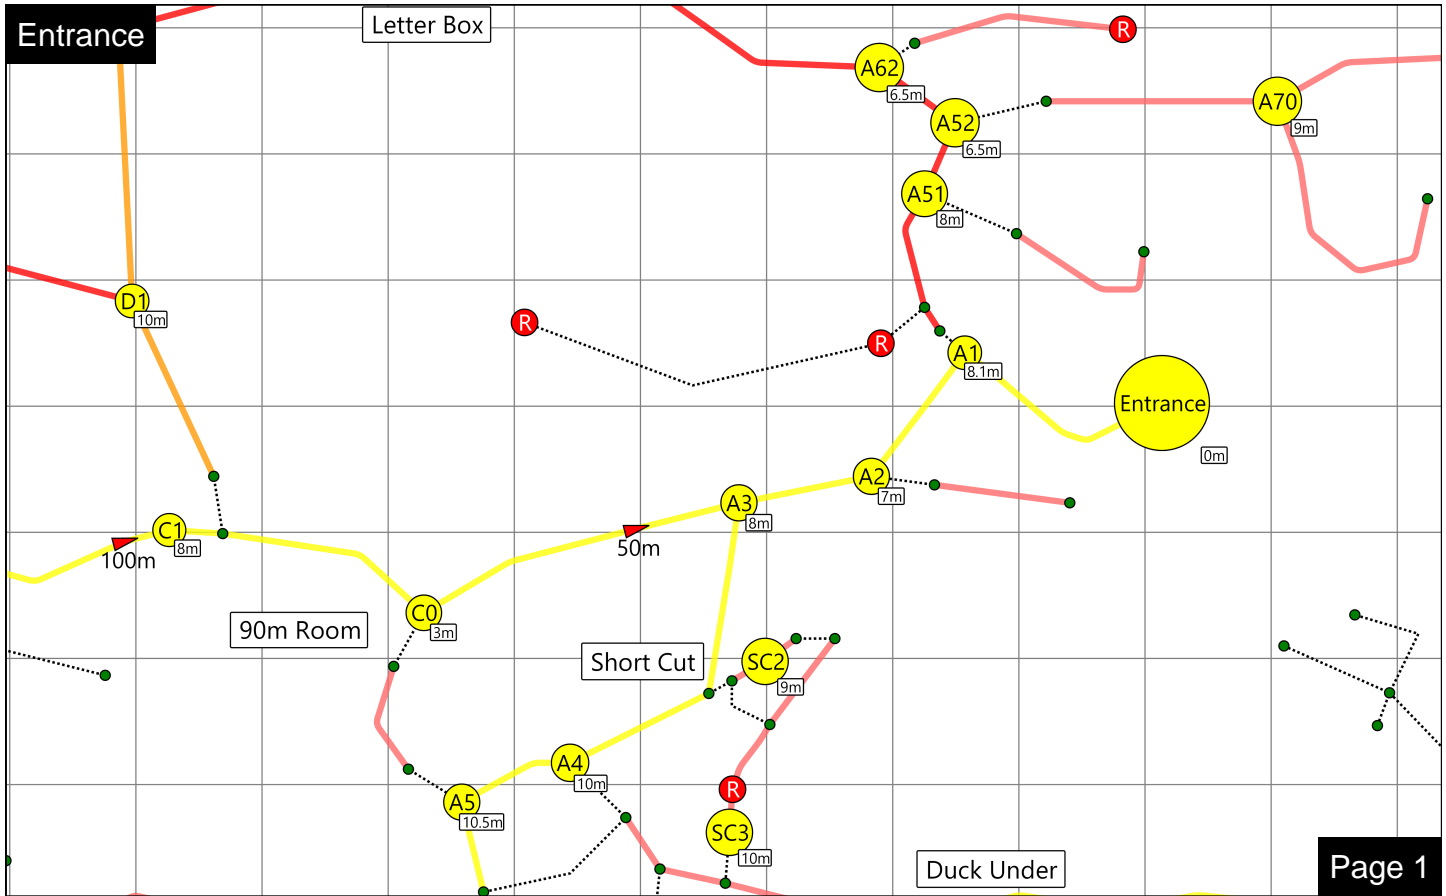

# Tank Cave

1. Entrance
2. A Top Line
3. Lower A Line
4. Mid A Line
5. Upper A Line
6. B Line
7. K Line
8. R Line
9. J Line
10. D Line
11. Lower C Line
12. Upper C Line
13. C Extension
14. Lower S / N Line
15. Upper N Line
16. Upper S / P Line
17. Lower P / Upper F
18. L Line
19. Lower H Line
20. Mid H Line
21. Upper H Line
22. Start GS / Easter
23. End GS / Easter
24. Control Zone
25. Fossils End

# A Top Line

Lower A Line

Mid A Line

# R Line

# Lower S / N Line

Small Lake